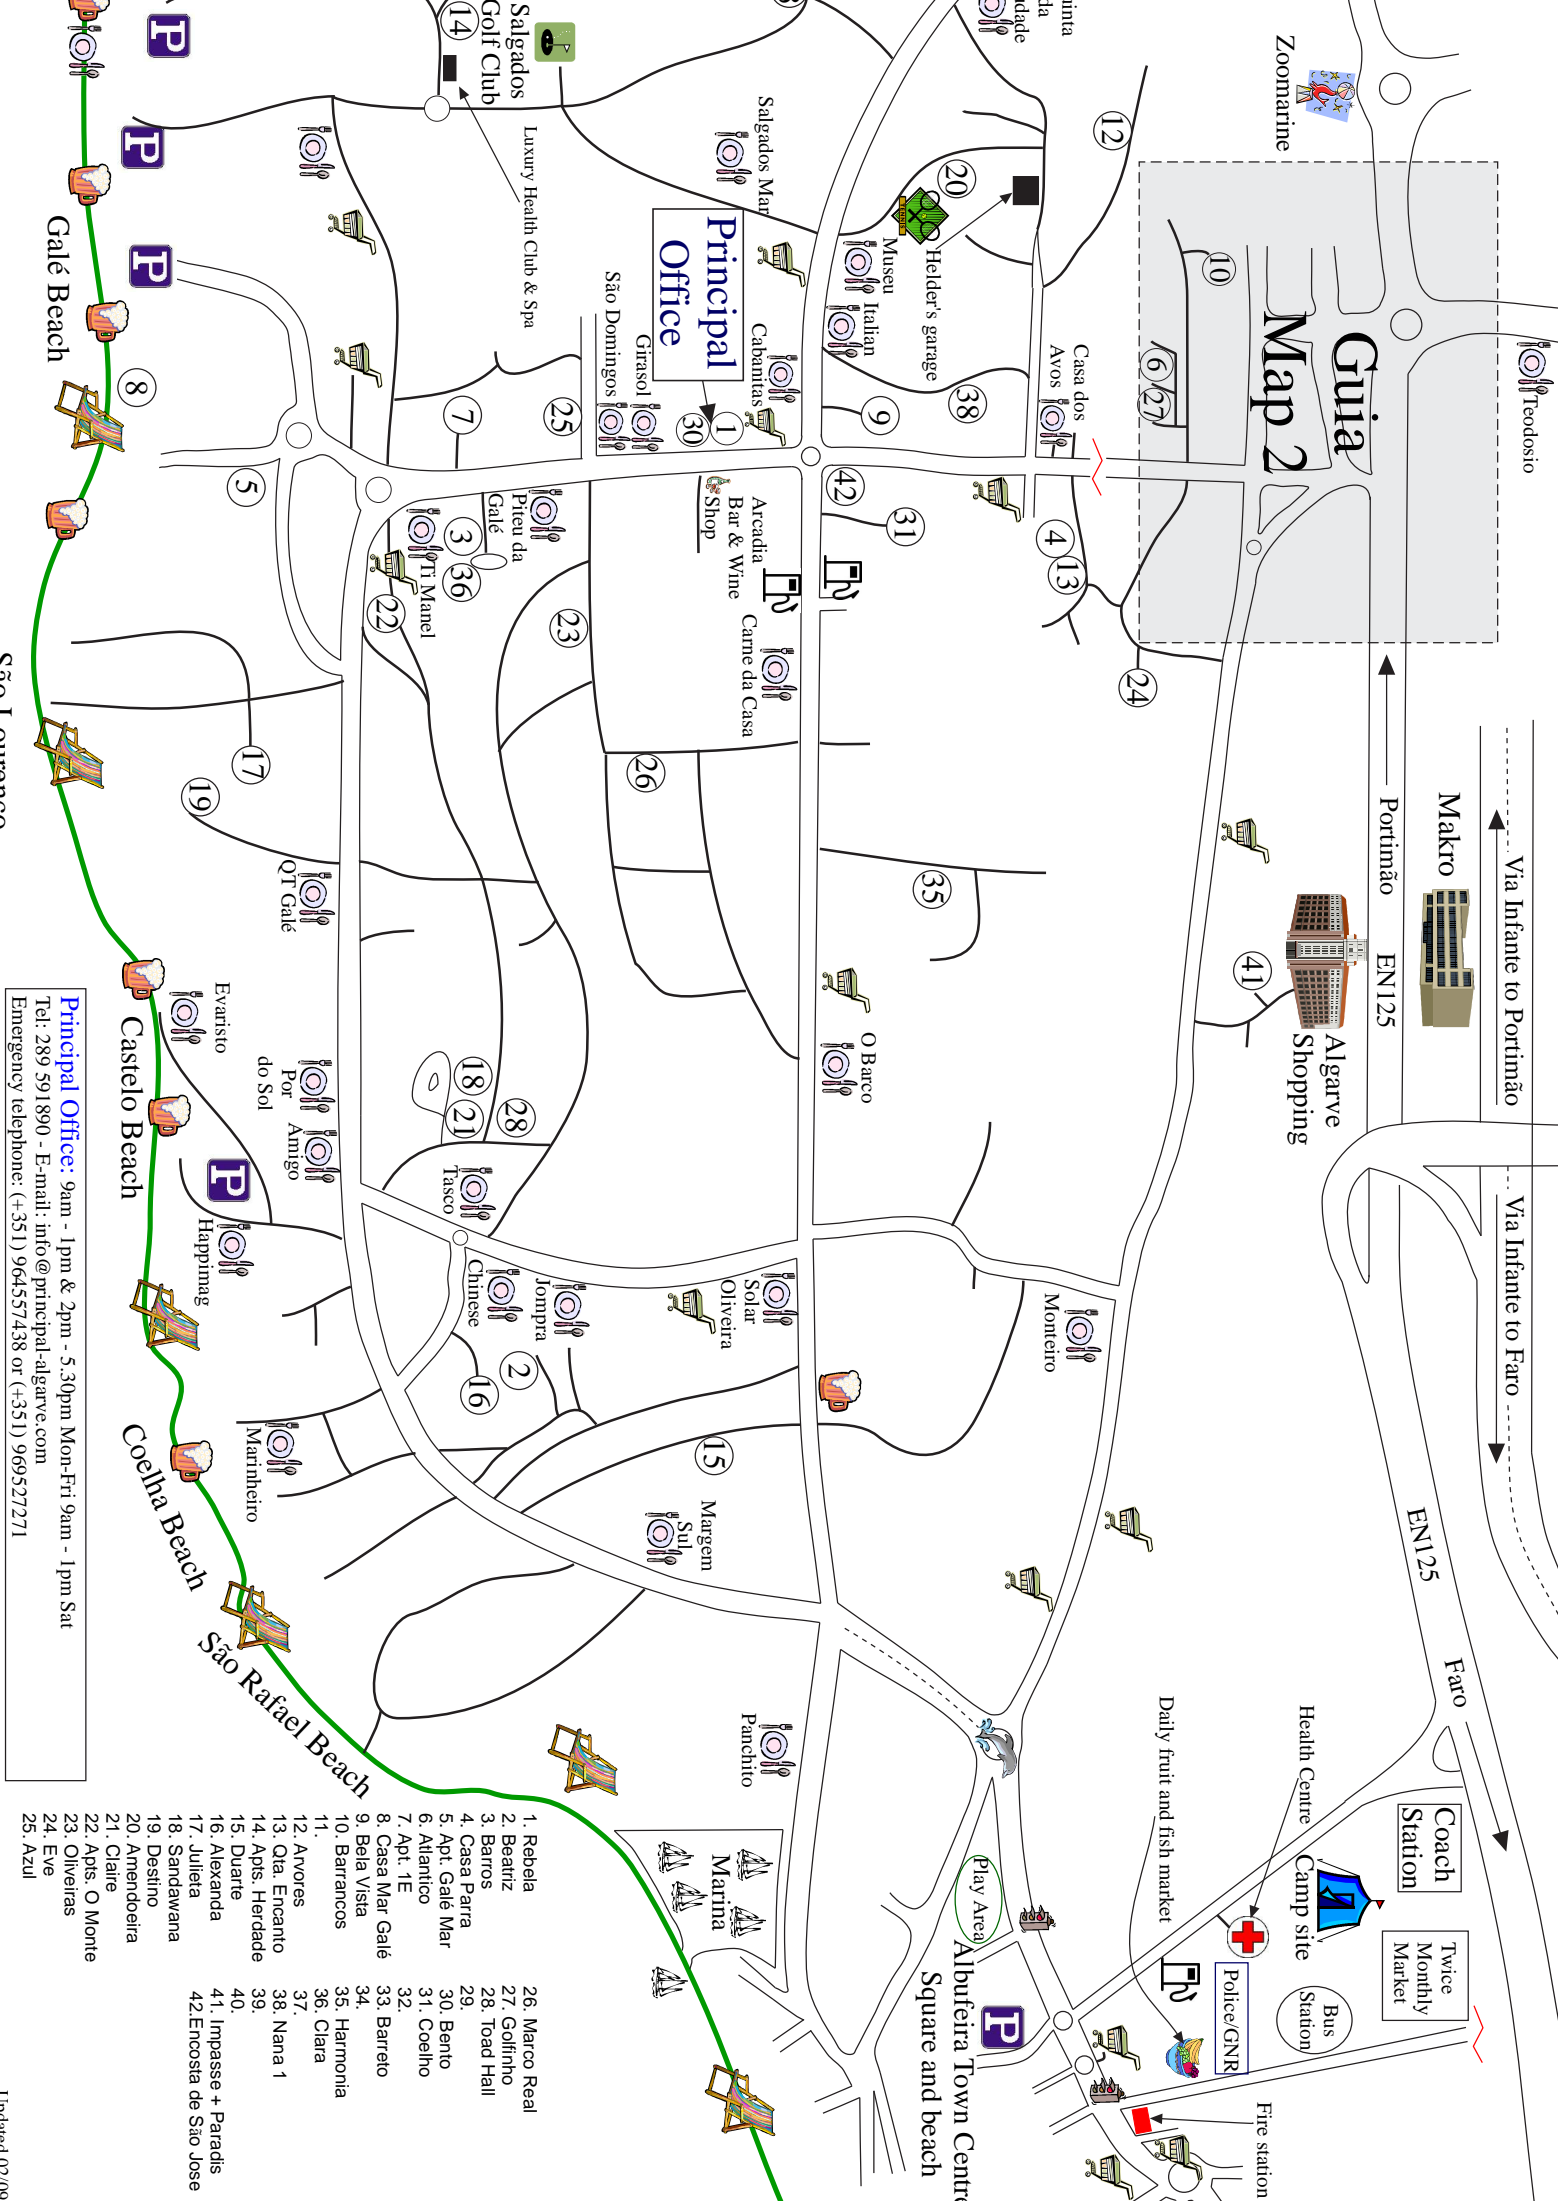

Guia Map 2

Via Infante to Portimão
 Makro
 Portimão EN125

Algarve Shopping

Via Infante to Faro
 Faro EN125

Coach Station

Twice Monthly Market

Camp site

Bus Station

Fire station

Daily fruit and fish market

Police/GNR

Albufeira Town Centre Square and beach

Play Area

Marina

Principal Office: 9am - 1pm & 2pm - 5.30pm Mon-Fri 9am - 1pm Sat
 Tel: 289 59 1890 - E-mail: info@principal-algarve.com
 Emergency telephone: (+351) 964557438 or (+351) 969527271